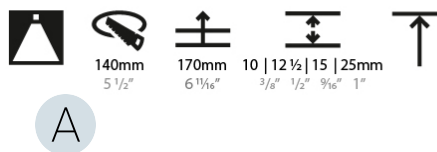

OPTICAL

Reflector°: 10
 Optic°: Lens Pack - No Lens / Linear Spread Lens / Honeycomb / Spread Lens
 Upon Request: Special Beam Angles

RATINGS AND CERTIFICATIONS

382, F 416-247-9319, www.zaneen.com
 Certified and tested for North American standards at the end of the existing Model #. For assistance on 'custom' specifications, contact zteam@zaneen.com.
 In a constant effort to supply the best product, we reserve the right to change specifications or materials without notice. The most recent specification sheets are found at zaneen.com
 IP rating: IP20