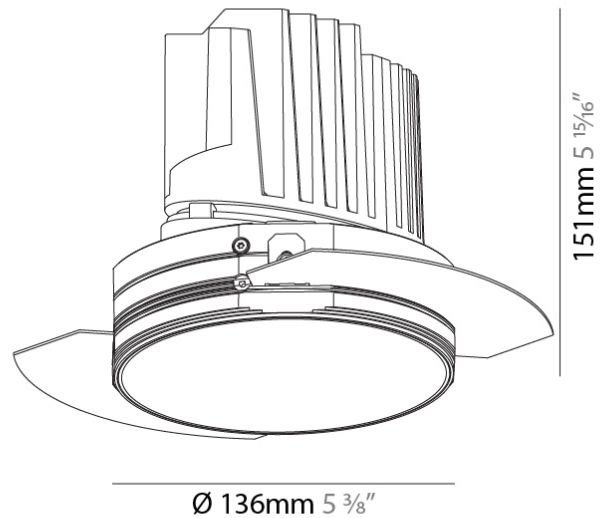

GENERAL

Series: Bioniq
 Subseries: Bioniq Round Deep
 Brand: Prolicht
 Division: Architectural
 Mounting Type: Trimless
 Mounting Location: Ceiling
 Subcategory: Downlight

PHYSICAL

Shape: Round
 Diameter (mm): 136
 Diameter (in): 5 3/8
 Height (mm): 151
 Height (in): 5 15/16
 Ceiling Thickness (mm): 10 / 12.5 / 15 / 25
 Ceiling Thickness (in): 3/8 or 1/2 or 9/16 or 1
 Min. Recessing Depth (mm): 170
 Min. Recessing Depth (in): 6 11/16
 Light Distribution: Downlight
 Weight (kg): 1.073
 Weight (lbs): 2.36
 Fixture Finish: SSR / BKV / CWI / CRY / HAB / UFT / ITA / RUA / FTG / MYG / LOD / PUS / FRO / FUP / KIA / POP / BLS / SPG / MEY / GOH / GUM / CHC / COM / ABZ / JAG / OBR / MOS / ROR
 Fixture Material: Aluminum Die Cast
 Cut-out Measurements: \varnothing 140mm / 5 1/2"
 Upon Request: Unique Ceiling Thickness

OPTICAL

Reflector°: 10
 Optic°: Lens Pack - No Lens / Linear Spread Lens / Honeycomb / Spread Lens
 Upon Request: Special Beam Angles

RATINGS AND CERTIFICATIONS

382, F 416-247-9319, www.zaneen.com
 Certified and tested for North American standards at the end of the existing Model #. For assistance on 'custom' specifications, contact zteam@zaneen.com.
 In a constant effort to supply the best product, we reserve the right to change specifications or materials without notice. The most recent specification sheets are found at zaneen.com
 IP rating: IP20